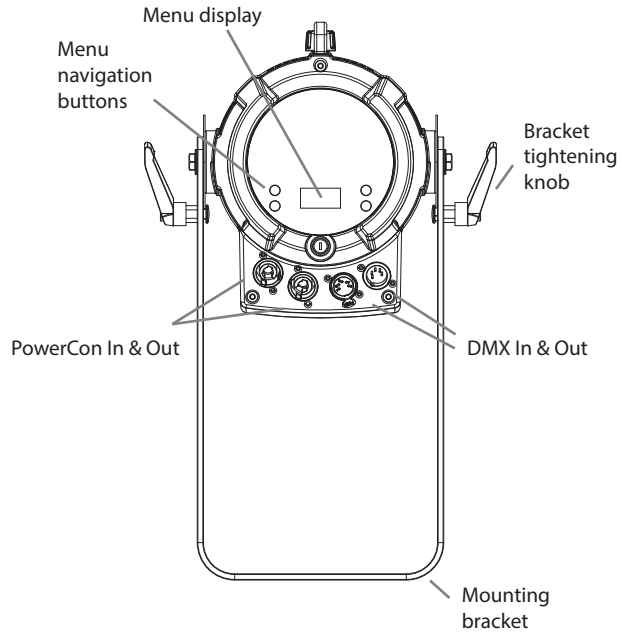

TJ Lite 200W WW/CW Profile Spotlight

OVERVIEW

Extend Framing Shutters before use!

MANUAL CONTROLS

MENU	VALUE	FUNCTION
R-DIMMER	0 - 255	Warm white brightness
G-DIMMER	0 - 255	Cool white brightness
P-STROBE	0 - 255	Strobe speed CONT-FAST-SLOW
DMX-KEEP ON	{unknown function}	
DMX-Addr	1 - 512	Address for optional DMX control

(Press MENU key to cycle through menu list)

DMX CHANNEL FUNCTIONS

CHANNEL	FUNCTION
1	Intensity
2	Strobe
3	Warm white brightness
4	Cool white brightness