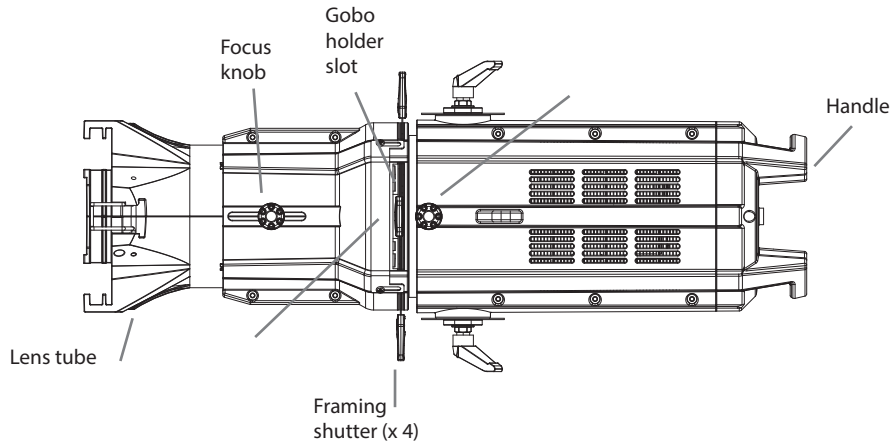

TJ Lite 200W WW/CW Profile Spotlight

OVERVIEW

Extend Framing Shutters before use!

MANUAL CONTROLS

MENU	VALUE	FUNCTION
R-DIMMER	0 - 255	Warm white brightness
G-DIMMER	0 - 255	Cool white brightness
P-STROBE	0 - 255	Strobe speed CONT-FAST-SLOW
DMX-KEEP ON	{unknown function}	
DMX-Addr	1 - 512	Address for optional DMX control

(Press MENU key to cycle through menu list)

DMX CHANNEL FUNCTIONS

CHANNEL	FUNCTION
1	Intensity
2	Strobe
3	Warm white brightness
4	Cool white brightness